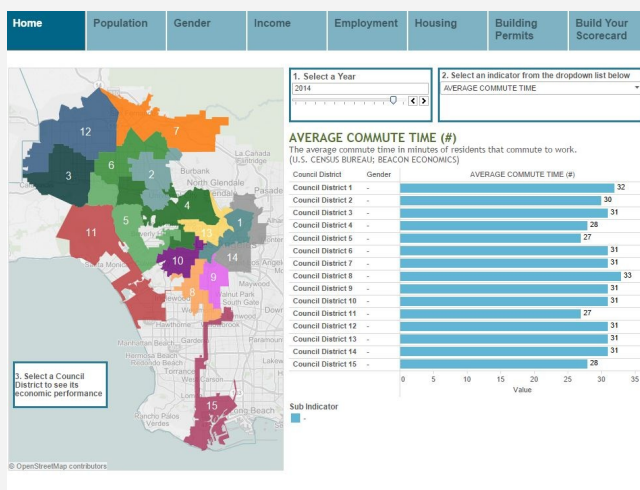

Subject: View Your Neighborhood By the Numbers
From: "L.A. City Controller Ron Galperin" <controller.galperin@lacity.org>
Date: 04/14/2016 03:05 PM
To: Lisa Schechter

RON | GALPERIN
Los Angeles City Controller

Connect with us: [f](#) [t](#)

- [ControlPanel LA](#)
- [UtilityPanel LA](#)
- [GeoPanel LA](#)
- [EconomyPanel LA](#)

QUICK LINKS

- [About Our Office](#)
- [Home](#)
- [Audits & Reports](#)
- [About Ron Galperin](#)
- [Controller's Hotline](#)
- [In the News](#)
- [Additional Resources](#)

Lisa --

Which Los Angeles residents have the longest morning commutes? Which residential area has the highest vacancy rate? Which district has the oldest Angelenos? How about the highest and lowest incomes? And where in the City are unemployed women most likely to live?

The answers to these questions and many more are now available online on [EconomyPanel LA](#), a new online dashboard that my office launched today. The site enables residents, businesses, non-profits and academics to explore economic and demographic information about the City--broken down by council district.

[EXPLORE ECONOMYPANEL LA](#)

EconomyPanel LA empowers Angelenos with key data to make more smart and informed decisions, investments and choices. With the information we've put online, residents, businesses and policymakers all have new tools to separate facts from fiction, and to reach better data-driven conclusions.

Users can delve deep into the data by investigating more than 50 key indicators for each council district. Those indicators include average wages, unemployment rates, population by age and race, and the number and value of building permits awarded. Users can pick and choose from the various indicators to create their own scorecards, which can be easily downloaded and shared via social media.

I hope you'll explore the economics and demographics of your community. And when you find something interesting, don't forget to share it with us on [Twitter](#) or [Facebook](#).

Sincerely,